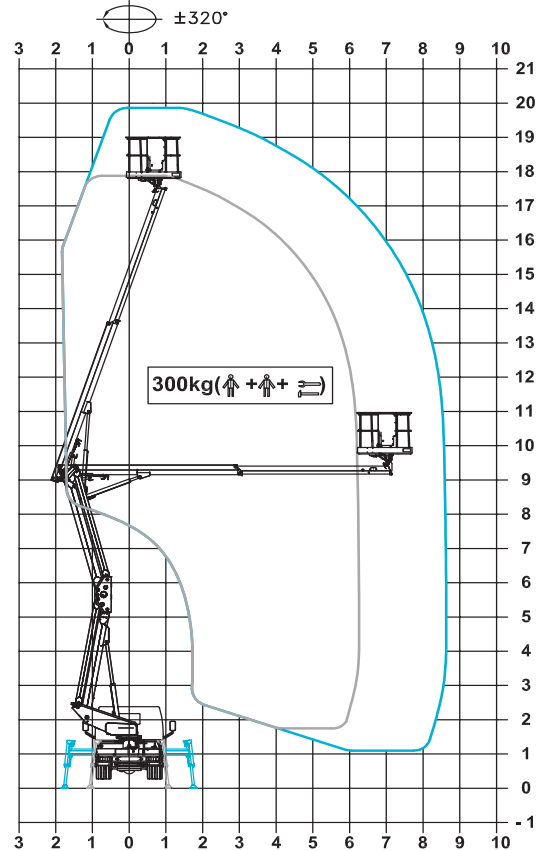

SPECIFICATION

CTEZED 20.3 HV

20 m*

8,8 / 6,5 m*

300 kg

18 m

1400x700x1100 mm

GVW min

3,5 t

* outreach and height max values and repeatability can change within $\pm 3\%$ due to manufacturing variation and working condition.

WORKING ENVELOPE

DIMENSIONS

WORKING ENVELOPE