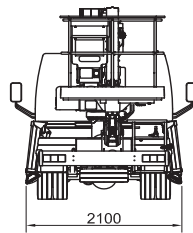

SPECIFICATION

CTEZED 20.3 HV

20 m*

8,8 / 6,5 m*

300 kg

18 m

1400x700x1100 mm

GVW min

3,5 t

* outreach and height max values and repeatability can change within $\pm 3\%$ due to manufacturing variation and working condition.

WORKING ENVELOPE

DIMENSIONS

WORKING ENVELOPE