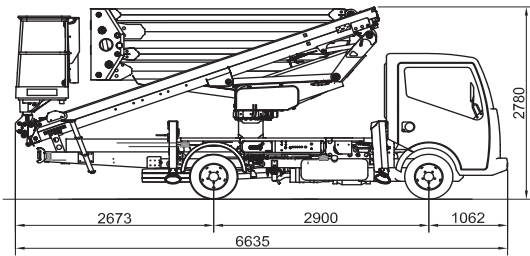

SPECIFICATION

CTEZED 20.3 HV

20 m*

8,8 / 6,5 m*

300 kg

18 m

1400x700x1100 mm

GVW min

3,5 t

* outreach and height max values and repeatability can change within $\pm 3\%$ due to manufacturing variation and working condition.

WORKING ENVELOPE

DIMENSIONS

WORKING ENVELOPE